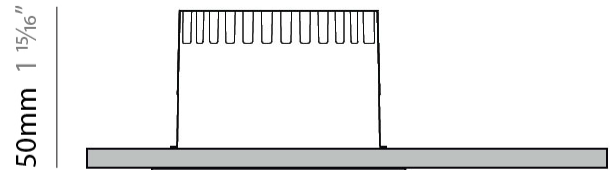

GENERAL

Series: Dixit
Subseries: Dixit RA8
Brand: Ivela
Division: Architectural
Mounting Type: Recessed
Mounting Location: Ceiling
Subcategory: Downlight

PHYSICAL

Shape: Round
Diameter (mm): 80
Diameter (in): 3 1/8
Height (mm): 50
Height (in): 1 15/16
Min. Recessing Depth (mm): 90
Min. Recessing Depth (in): 3 9/16
Light Distribution: Direct
Weight (kg): 0.4
Weight (lbs): 0.88
Diffuser: Clear Polycarbonate
Fixture Finish: MWH
Fixture Material: Aluminum Die Cast
Cut-out Measurements: 70mm / 2 3/4"

ELECTRICAL

Lamp Type: LED
Total Output Wattage (W): 5.5 / 8.5
Dimming: Tri-Mode (Non-Dimming and Phase Dimming (120Vac only) and 0-10V Dimming)
Driver Included: No
Driver Location: Recessed Housing
Driver Type: Constant Current - Universal
Driver Class: Class 2
Input Voltage (V): 120 - 277
Constant Current (mA): 350 / 500

LED

Number of LEDs: 1
Color Temperature (°K): 2700 / 3000 / 3500 / 4000
Max. Delivered Lumen (lm): 501 / 638
CRI: >90 CRI
Efficiency (%): 91
Lamp Life (hrs): 50000

OPTICAL

Reflector: Mirror-metallized thermoplastic material
Optic: 26
Beam Angle: Symmetric
Adjustability: Fixed
Upon Request: Optic 45° (mirror-metallized) / 65° (white)

RATINGS AND CERTIFICATIONS

Certified By: CSA Certified to UL and CSA Standards
IP rating: IP44
IK Rating: IK08