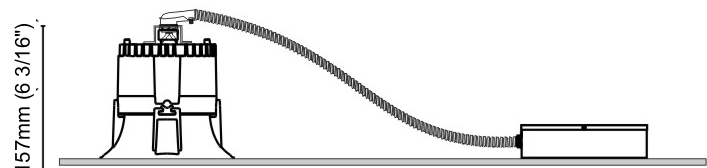

126mm (4 15/16")