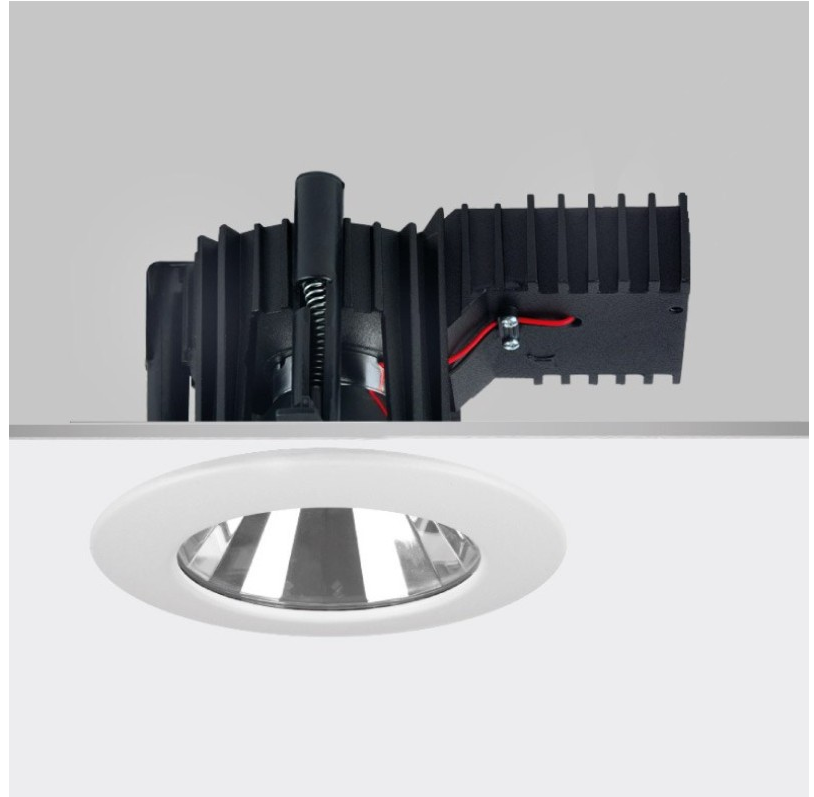

GENERAL

Series: Dixit
Subseries: Dixit RA14
Brand: Ivela
Division: Architectural
Mounting Type: Recessed
Mounting Location: Ceiling
Subcategory: Downlight

PHYSICAL

Shape: Round
Diameter (mm): 140
Diameter (in): 5 1/2
Height (mm): 92
Height (in): 3 5/8
Min. Recessing Depth (mm): 132
Min. Recessing Depth (in): 5 3/16
Light Distribution: Direct
Weight (kg): 0.7
Weight (lbs): 1.54
Diffuser: Clear Polycarbonate
Fixture Finish: MWH
Fixture Material: Aluminum Die Cast
Cut-out Measurements: 126mm / 4 15/16"

ELECTRICAL

Lamp Type: LED
Total Output Wattage (W): 26 / 33 / 38
Dimming: Tri-Mode (Non-Dimming and Phase Dimming (120Vac only) and 0-10V Dimming)
Driver Included: No
Driver Location: Recessed Housing
Driver Type: Constant Current - Universal
Driver Class: Class 2
Input Voltage (V): 120 - 277
Constant Current (MA): 700 / 900 / 1050

LED

Number of LEDs: 1
Color Temperature (°K): 2700 / 3000 / 4000
Max. Delivered Lumen (lm): 2924 - 3100 / 3655 - 3748 / 4214 - 4300
CRI: >85 CRI
Efficiency (%): 86
Lamp Life (hrs): 50000
Upon Request: 3500K

OPTICAL

Optic°: 60
Beam Angle: Symmetric
Adjustability: Fixed

RATINGS AND CERTIFICATIONS

Certified By: CSA Certified to UL and CSA Standards
IP Rating: IP44
IK Rating: IK08