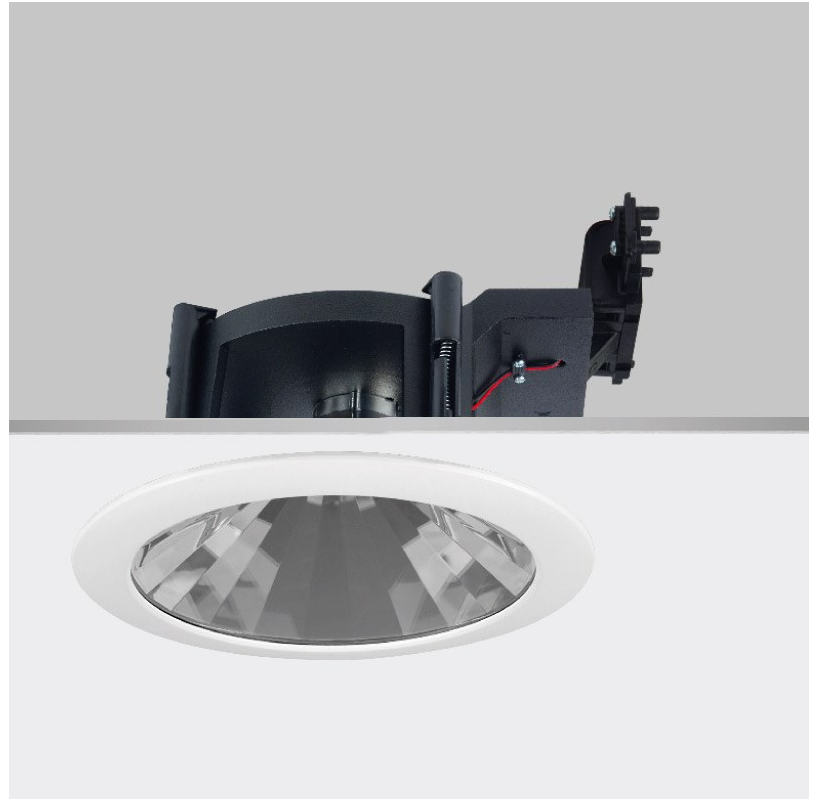

GENERAL

Series: Dixit
Subseries: Dixit RA23
Brand: Ivela
Division: Architectural
Mounting Type: Recessed
Mounting Location: Ceiling
Subcategory: Downlight

PHYSICAL

Shape: Round
Diameter (mm): 235
Diameter (in): 9 1/4
Height (mm): 155
Height (in): 6 1/8
Min. Recessing Depth (mm): 155
Min. Recessing Depth (in): 6 1/8
Light Distribution: Direct
Weight (kg): 3.6
Weight (lbs): 7.93
Diffuser: Tempered Safety glass 4mm / 5/32"
Fixture Finish: MWH
Fixture Material: Aluminum Die Cast
Cut-out Measurements: 220mm / 8 5/8"

ELECTRICAL

Lamp Type: LED
Total Output Wattage (W): 51
Dimming: Tri-Mode (Non-Dimming and Phase Dimming (120Vac only) and 0-10V Dimming)
Driver Included: No
Driver Location: Recessed Housing
Driver Type: Constant Current - Universal
Driver Class: Class 2
Housing: See Components
Input Voltage (V): 120 - 277
Constant Current (MA): 1400

LED

Number of LEDs: 1
Color Temperature (*K): 2700 / 3000 / 4000
Max. Delivered Lumen (lm): 5711 / 5827 / 5878 / 5998
CRI: >80 CRI
Efficiency (%): 85.7
Lamp Life (hrs): 50000
Upon Request: 3500K upon request

OPTICAL

Optic°: 100
Beam Angle: Symmetric
Adjustability: Fixed

RATINGS AND CERTIFICATIONS

Certified By: CSA Certified to UL and CSA Standards
IP rating: IP44
IK Rating: IK07