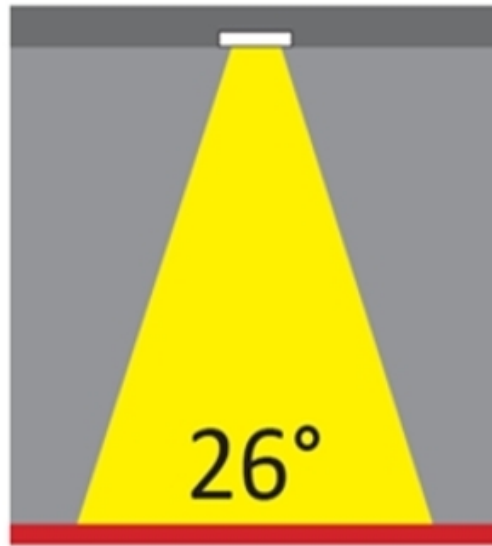

DIXIT RA8 RECESSED

A56121-

PROJECT
TYPE
SPECIFIER
QUANTITY
DATE

	DP	DV		Order Example		K°
Dimming	Phase	0-10V		L5XXXXXX-DV-30K		
Color Temperature	27K	30K	35K	40K		K°
	2700K	3000K	3500K	4000K	0-10V	3000K